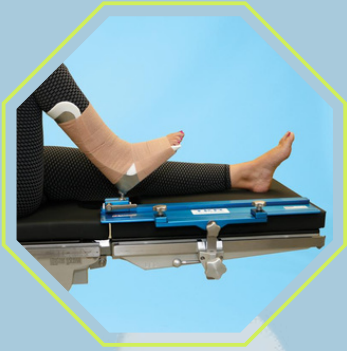

# TKR POSITIONER FOR TOTAL KNEE REPLACEMENT

The ball track system at the heel of the leg holder places the operative leg in flexion, extension, tilt, and rotation.

Smooth sliding motion for effortless leg positioning

The required CamLoc Clamp is available for UK, EU, DEN, SWISS, and JPN rails

Steam Sterilization Tray Included!

# TKR POSITIONER FOR TOTAL KNEE REPLACEMENT

**Highly functional, easy to adapt positioner for total knee replacement surgery. Completely secure and dynamic range of leg positions.**

This ball-track system for total knee replacements is a huge leap forward for the surgeon and patient alike. Ball joint at the heel of the leg holder places the operative leg in extension, flexion, tilt and rotation. Easy-to-use and completely rigid once locked. Eliminates the need for additional leg positioning devices, sandbags and gel-pads.

## Features

- ◆ Custom Sterilization Tray and 1 TKR Boot Liner included with purchase
- ◆ Track Locking Bracket securely locks the Base Plate to the table with two thumb screws
- ◆ Locks in any position with a simple turn of the wrist
- ◆ Smooth sliding motion for effortless leg positioning
- ◆ Well leg lies flat – eliminating the need for well-leg positioners
- ◆ All components are autoclavable (Exposure Time at 270°F (132°C) for 4 minutes)
- ◆ Available in 24" (61 cm) & 30" (76 cm)