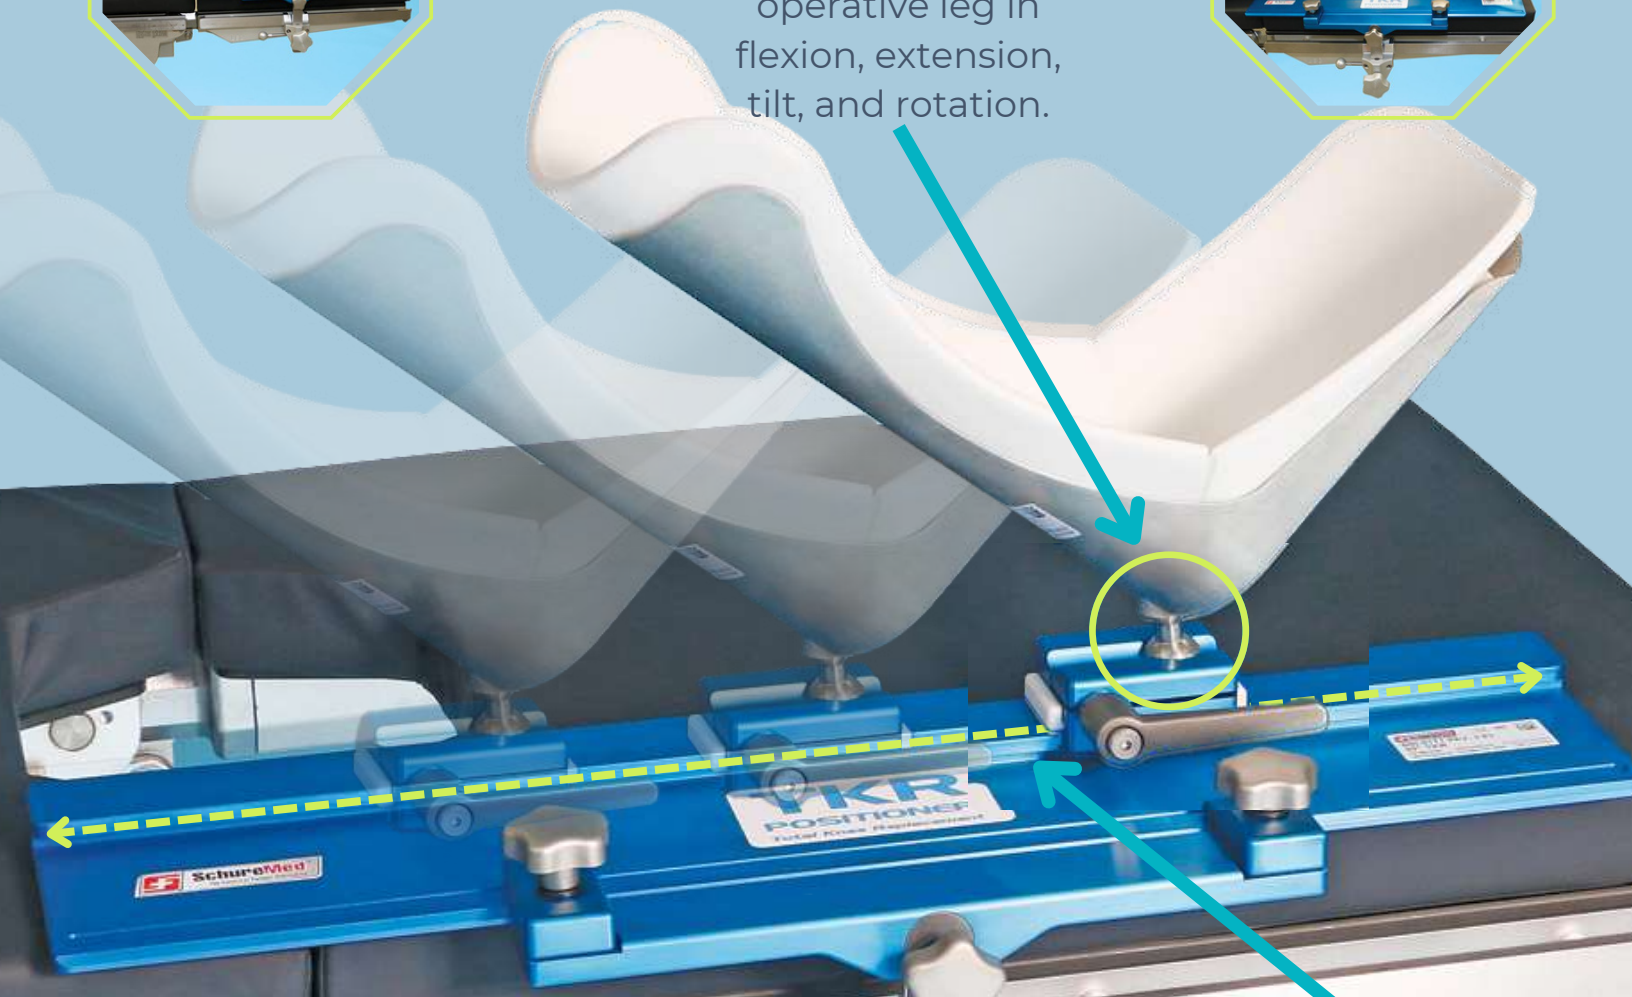

# TKR POSITIONER FOR TOTAL KNEE REPLACEMENT

The ball track system at the heel of the leg holder places the operative leg in flexion, extension, tilt, and rotation.

Smooth sliding motion for effortless leg positioning

The required CamLoc Clamp is available for UK, EU, DEN, SWISS, and JPN rails

Steam Sterilization Tray Included!

# TKR POSITIONER FOR TOTAL KNEE REPLACEMENT

**Highly functional, easy to adapt positioner for total knee replacement surgery. Completely secure and dynamic range of leg positions.**

This ball-track system for total knee replacements is a huge leap forward for the surgeon and patient alike. Ball joint at the heel of the leg holder places the operative leg in extension, flexion, tilt and rotation. Easy-to-use and completely rigid once locked. Eliminates the need for additional leg positioning devices, sandbags and gel-pads.

## Features

- ◆ Custom Sterilization Tray and 1 TKR Boot Liner included with purchase
- ◆ Track Locking Bracket securely locks the Base Plate to the table with two thumb screws
- ◆ Locks in any position with a simple turn of the wrist
- ◆ Smooth sliding motion for effortless leg positioning
- ◆ Well leg lies flat – eliminating the need for well-leg positioners
- ◆ All components are autoclavable (Exposure Time at 270°F (132°C) for 4 minutes)
- ◆ Available in 24" (61 cm) & 30" (76 cm)